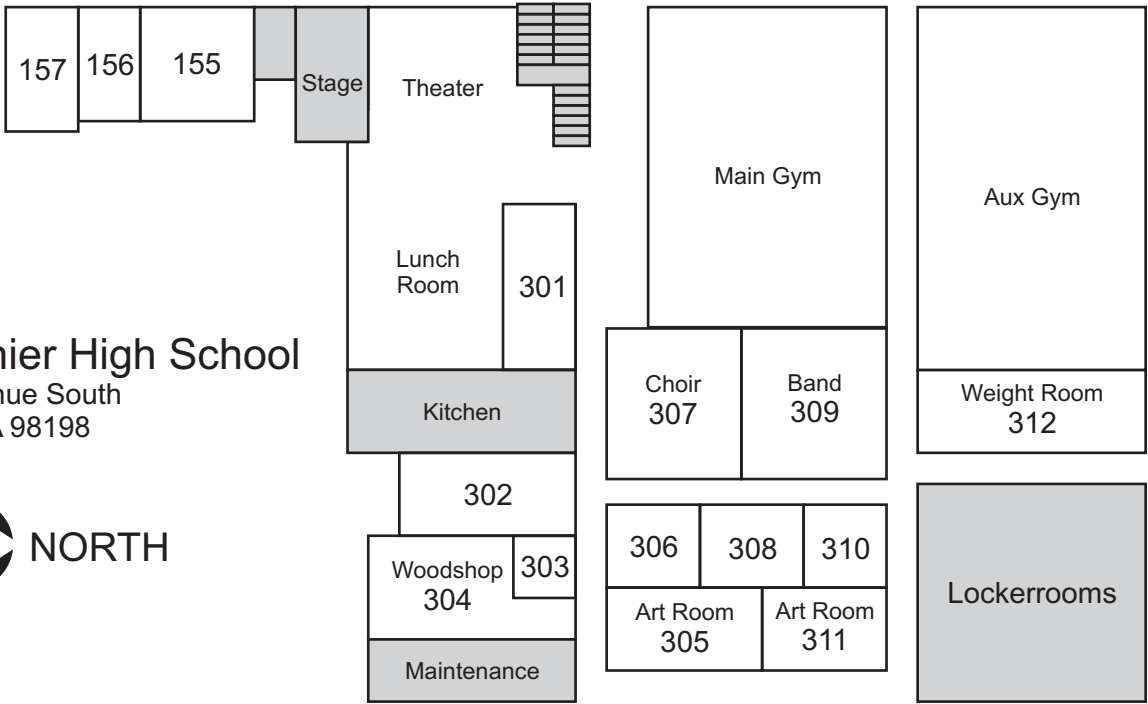

150-160's

First Floor

100-110's

Main Entrance

Mount Rainier High School
 22450 19th Avenue South
 Des Moines, WA 98198
 206 631-7000

300's

250-260's

Second Floor

200-210's