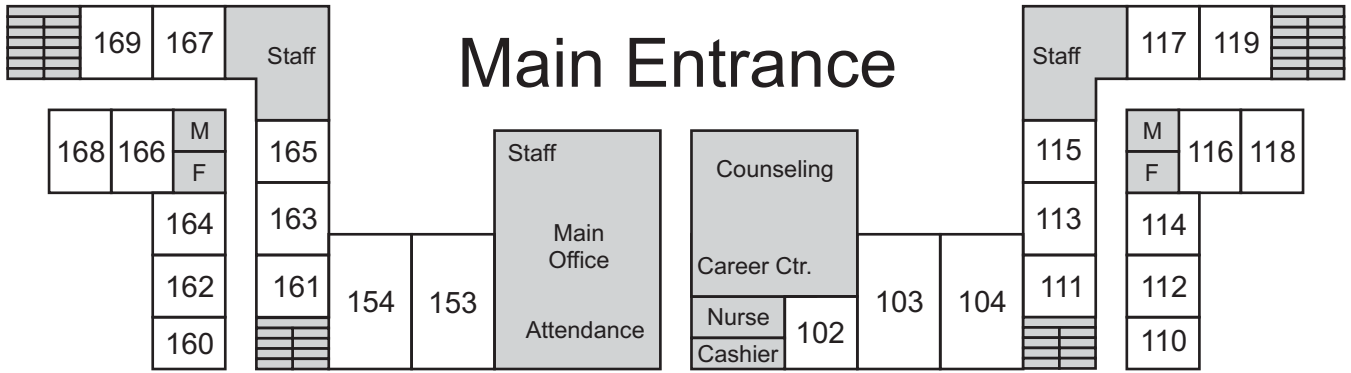

150-160's

First Floor

100-110's

Main Entrance

Mount Rainier High School
 22450 19th Avenue South
 Des Moines, WA 98198
 206 631-7000

300's

250-260's

Second Floor

200-210's